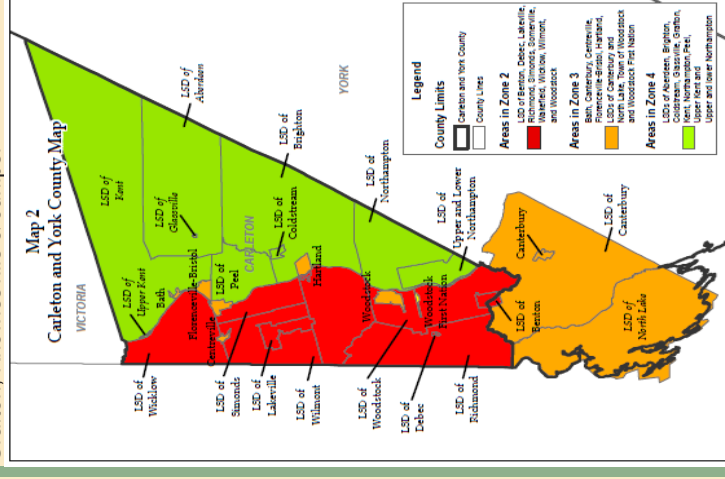

2019 ZONE 2, 3 & 4

IMPORTANT INFORMATION

New set monthly collection schedule

ZONE 2 Carleton County LSDs West
Wicklow, Wakefield, Simonds, Lakeville,
Wilmont, Woodstock LSD (outside town limits),
Somerville, Richmond, Benton & Debec

ZONE 3 Carleton County Towns, Villages & North York County
Town of Woodstock, Bath, Florenceville-Bristol,
Hartland, Centreville, Canterbury, North Lake,
Canterbury LSD & Woodstock First Nation

ZONE 4 Carleton County LSDs East
Upper Kent, Kent, Glassville, Aberdeen,
Brighton, Coldstream, Peel, Northampton,
Grafton, Knowlesville & Juniper