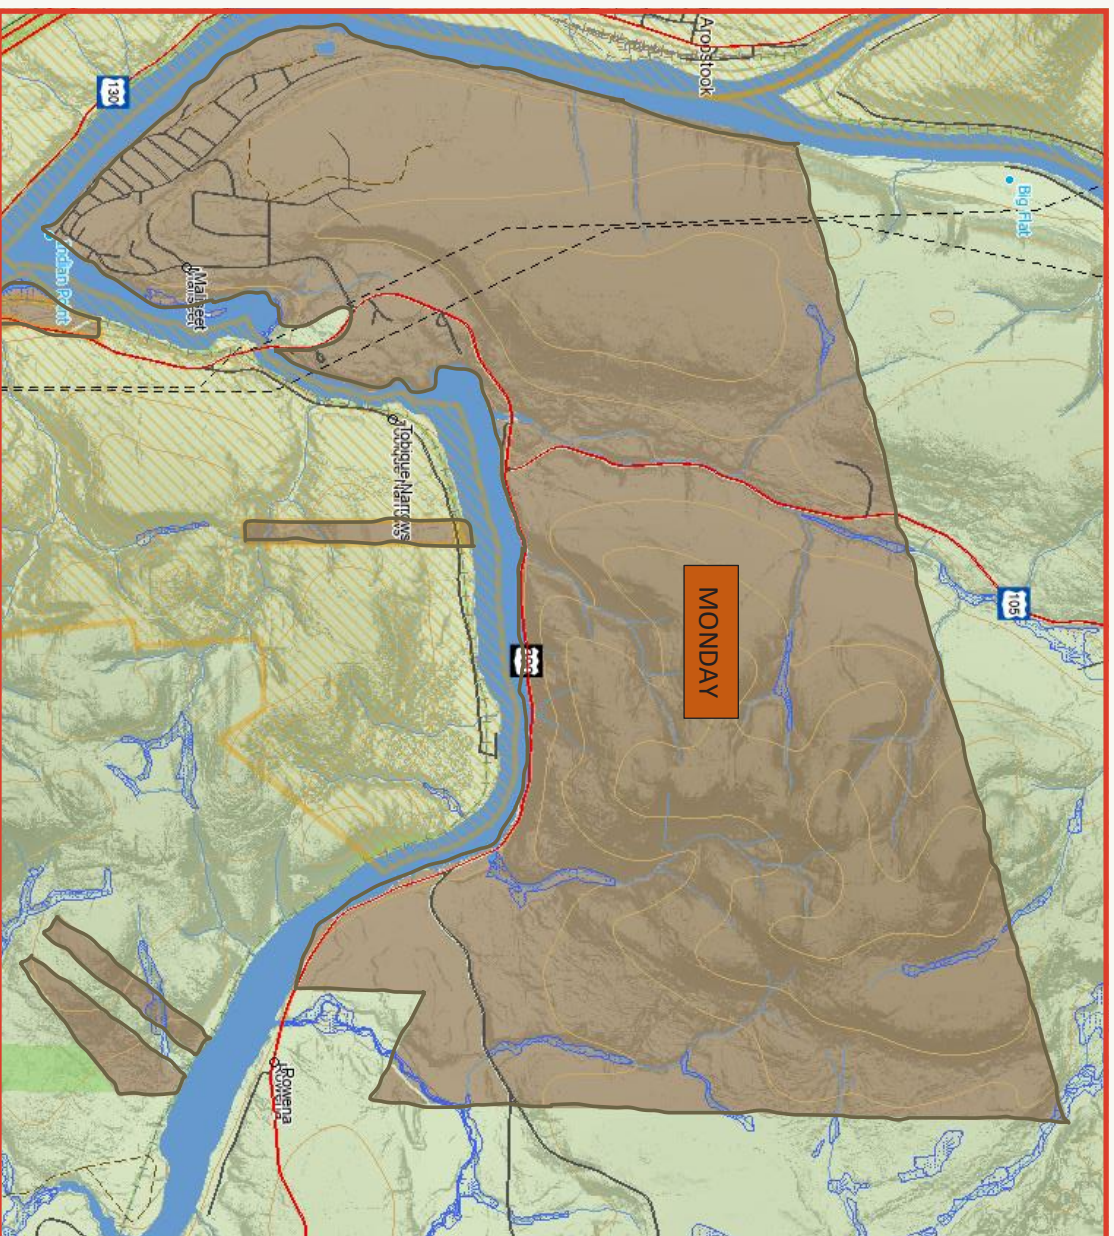

Western New Brunswick

3143 Main St., Unit 2 | Centreville, NB
(506) 276-3610 ext. 201
WNBSBC | www.rsc12.ca

105 Highway	Tobique First Nation	Monday	Main Street	Tobique First Nation	Monday
390 Highway	Tobique First Nation	Monday	New Road	Tobique First Nation	Monday
Band Office Road	Tobique First Nation	Monday	Nicholas Road	Tobique First Nation	Monday
Bear Lane	Tobique First Nation	Monday	Perley Road	Tobique First Nation	Monday
Fifth Street	Tobique First Nation	Monday	Rehab Road	Tobique First Nation	Monday
First Street	Tobique First Nation	Monday	Reservoir Road	Tobique First Nation	Monday
Fourth Street	Tobique First Nation	Monday	River Road	Tobique First Nation	Monday
Knights Of Columbus Road	Tobique First Nation	Monday	Second Street	Tobique First Nation	Monday
Lagoon Road	Tobique First Nation	Monday	Sixth Street	Tobique First Nation	Monday
Lerwick Road	Tobique First Nation	Monday	Third Street	Tobique First Nation	Monday
Loop Road	Tobique First Nation	Monday		Tobique First Nation	Monday